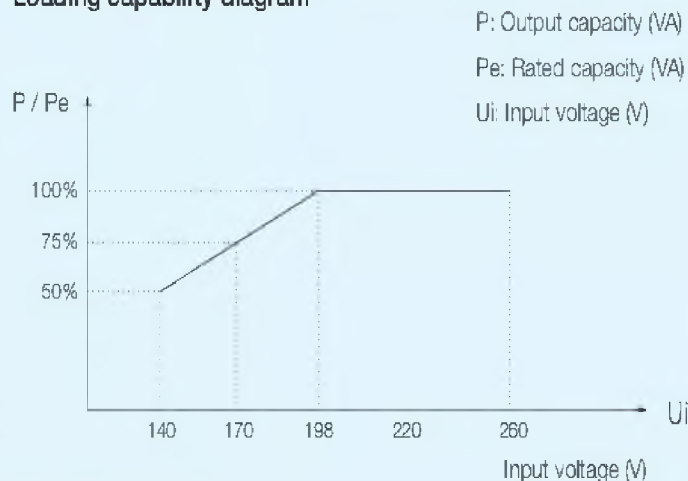

Loading capability diagram

Алматы (7273) 495-231
Ангарск (3955) 60-70-56
Архангельск (8182) 63-90-72
Астрахань (8512) 99-46-04
Барнаул (3852) 73-04-60
Белгород (4722) 40-23-64
Благовещенск (4162) 22-76-07
Брянск (4832) 59-03-52
Владивосток (423) 249-28-31
Владикавказ (8672) 28-90-48
Владимир (4922) 49-43-18
Волгоград (844) 278-03-48
Вологда (8172) 26-41-59
Воронеж (473) 204-51-73
Екатеринбург (343) 384-55-89

Иваново (4932) 77-34-06
Ижевск (3412) 26-03-58
Иркутск (395) 279-98-46
Казань (843) 206-01-48
Калининград (4012) 72-03-81
Калуга (4842) 92-23-67
Кемерово (3842) 65-04-62
Киров (8332) 68-02-04
Коломна (4966) 23-41-49
Кострома (4942) 77-07-48
Краснодар (861) 203-40-90
Красноярск (391) 204-63-61
Курск (4712) 77-13-04
Курган (3522) 50-90-47
Липецк (4742) 52-20-81

Магнитогорск (3519) 55-03-13
Москва (495) 268-04-70
Мурманск (8152) 59-64-93
Набережные Челны (8552) 20-53-41
Нижний Новгород (831) 429-08-12
Новокузнецк (3843) 20-46-81
Новыйск (3496) 41-32-12
Новосибирск (383) 227-86-73
Омск (3812) 21-46-40
Орел (4862) 44-53-42
Оренбург (3532) 37-68-04
Пенза (8412) 22-31-16
Петрозаводск (8142) 55-98-37
Псков (8112) 59-10-37
Пермь (342) 205-81-47

Ростов-на-Дону (863) 308-18-15
Рязань (4912) 46-61-64
Самара (846) 206-03-16
Санкт-Петербург (812) 309-46-40
Саратов (845) 249-38-78
Севастополь (8692) 22-31-93
Саранск (8342) 22-96-24
Симферополь (3652) 67-13-56
Смоленск (4812) 29-41-54
Сочи (862) 225-72-31
Ставрополь (8652) 20-65-13
Сургут (3462) 77-98-35
Сыктывкар (8212) 25-95-17
Тамбов (4752) 50-40-97
Тверь (4822) 63-31-35

Тольятти (8482) 63-91-07
Томск (3822) 98-41-53
Тула (4872) 33-79-87
Тюмень (3452) 66-21-18
Ульяновск (8422) 24-23-59
Улан-Удэ (3012) 59-97-51
Уфа (347) 229-48-12
Хабаровск (4212) 92-98-04
Чебоксары (8352) 28-53-07
Челябинск (351) 202-03-61
Череповец (8202) 49-02-64
Чита (3022) 38-34-83
Якутск (4112) 23-90-97
Ярославль (4852) 69-52-93

Россия +7(495) 268-04-70

Казахстан +7(7172) 727-132

Киргизия +996(312) 96-26-47

<https://sassin.nt-rt.ru/> || sib@nt-rt.ru