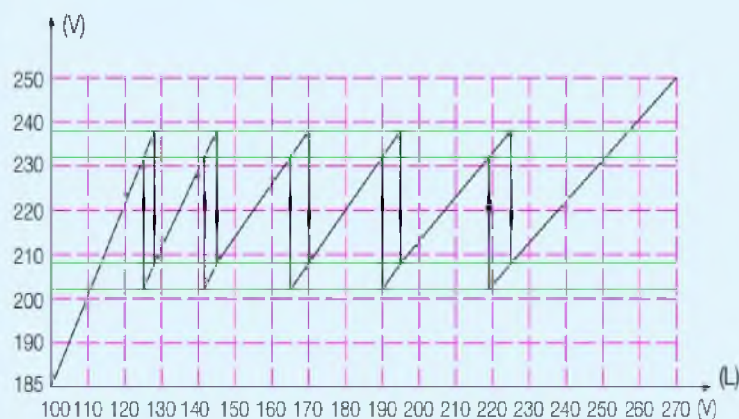

Type		PCH-500	PCH-1000	PCH-1500	PCH-2000	PCH-3000	PCH-5000	PCH-8000	PCH-10000
Input	Power capacity (VA)	500	1000	1500	2000	3000	5000	8000	10000
	Voltage range (V)	140-260							
	Frequency (Hz)	50/60							
Output	Voltage range (V)	220							
	Precision	± 8 %							
Indicator status	Efficiency	≥ 95 %							
	Phase	Single phase							
	Working	Green: indicating the power ON/OFF							
	Delaying	Yellow: ON during delay; OFF when delay finish							
Protection	Unusual	Red: indicating protection of Over/Under-voltage; OFF when protection finish							
	Over-voltage protection	YES							
	Under-voltage protection	YES							
	Overload protection	YES							
	High temperature Protection	YES							
	Short circuit protection	YES							
	Cooling fan	Nature							Fan
Environment	Operating temperature	-5 °C ~ 40 °C							
	Humidity	< 90 %							
Physical	Machine size (mm)	190x173x135	213x194x170	213x194x170	272x222x205	310x230x220	465x241x210	535x275x240	635x275x240
	N.W. (Kgs)	4.5	7	8	12	15	26	28	39

Input / output voltage diagram