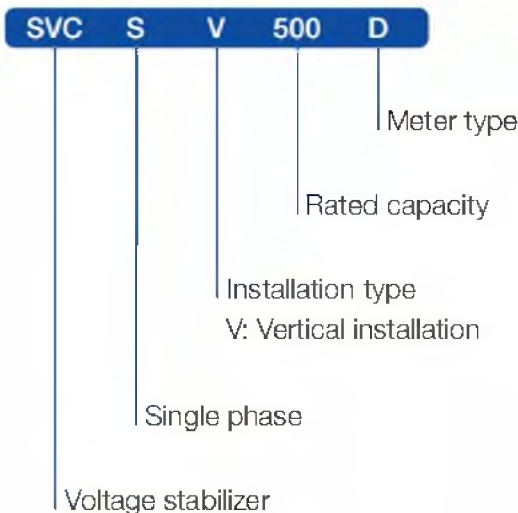

Тольятти (8482) 63-91-07
Томск (3822) 98-41-53
Тула (4872) 33-79-87
Тюмень (3452) 66-21-18
Ульяновск (8422) 24-23-59
Улан-Удэ (3012) 59-97-51
Уфа (347) 229-48-12
Хабаровск (4212) 92-98-04
Чебоксары (8352) 28-53-07
Челябинск (351) 202-03-61
Череповец (8202) 49-02-64
Чита (3022) 38-34-83
Якутск (4112) 23-90-97
Ярославль (4852) 69-52-93

Россия +7(495) 268-04-70

Казахстан +7(7172) 727-132

Киргизия +996(312) 96-26-47

<https://sassin.nt-rt.ru/> || sib@nt-rt.ru

SVC series, single phase, vertical

- Continuously stabilizing power supply where output voltage is unstable
- 3G serving base station
- Medical equipment
- Protection for communication system etc
- Office equipment etc

Applications

- Continuously stabilizing power supply where output voltage is unstable
- 3G serving base station
- Industrial equipment
- Medical equipment
- Office equipment etc

Features

- High efficiency power supply
- No wave distortion
- Reliable performance
- Working continually for long time
- Digital display type is available

Instruction of type code

Technical specifications