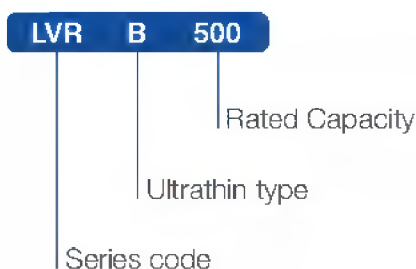

Instruction of type code

Technical specifications

Type		LVR-500	LVR-1000	LVR-1500	LVR-2000	LVR-3000
		LVR-B-500	LVR-B-1000	LVR-B-1500	LVR-B-2000	LVR-B-3000
Power capacity (VA)		500	1000	1500	2000	3000
Technology		SCM based digital circuit + servo motor regulating				
Input	Voltage range (V)	70 ~ 130/150 ~ 250				
	Frequency (Hz)	50/60				
Output	Voltage (V)	110/220				
	Precision	220 V \pm 1 %, \pm 3 %, \pm 5 % adjustable 110 V \pm 1 %, \pm 3 %, \pm 5 % adjustable				
	Efficiency	\geq 95 %				
Protection	Under-voltage (V)	184 \pm 4				
	Over-voltage (V)	246 \pm 4				
	Time delay (min)	5 \pm 2				
	Over-heating ($^{\circ}$ C)	95 \pm 5				
	Overload/short circuit	As per the tripping characteristics of MCB				
Ambient	Temperature ($^{\circ}$ C)	-10 ~ +40				
	Humidity	\leq 90 %				
	Altitude (m)	\leq 2000				
Packaging	Measurement (mm)					
	Gross weight (kg)					
Response time		\leq 1 s when input voltage fluctuation not more than 10 %				
Output waveform		No additional waveform distortion				
Noise		\leq 50 dB				
Insulation class		Class E				
Insulation resistance		$>$ 5 M Ω				
Dielectric strength		1500 V/1 min				