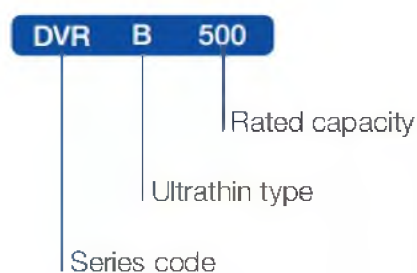

Instruction of type code

Technical specifications

Type		DVR-500	DVR-1000	DVR-1500	DVR-2000	DVR-3000
		DVR-B-500	DVR-B-1000	DVR-B-1500	DVR-B-2000	DVR-B-3000
Power capacity (VA)		500	1000	1500	2000	3000
Technology		SCM based digital circuit + servo motor regulating				
Input	Voltage range (V)	150 ~ 250				
	Frequency (Hz)	50/60				
Output	Voltage (V)	220				
	Precision	± 3 %				
	Efficiency	≥ 95 %				
Protection	Under-voltage (V)	184 ± 4				
	Over-voltage (V)	246 ± 4				
	Time delay (min)	5 ± 2				
	Over-heating (°C)	95 ± 5				
	Overload/short circuit	As per the tripping characteristics of MCB				
Ambient	Temperature (°C)	-10 ~ +40				
	Humidity	≤ 90 %				
	Altitude (m)	≤ 2000				
Packaging	Measurement (mm)					
	Gross weight (kg)					
Response time		≤ 1 s when input voltage fluctuation not more than 10 %				
Output waveform		No additional waveform distortion				
Noise		≤ 50 dB				
Insulation class		Class E				
Insulation resistance		> 5 MΩ				
Dielectric strength		1500 V/1 min				